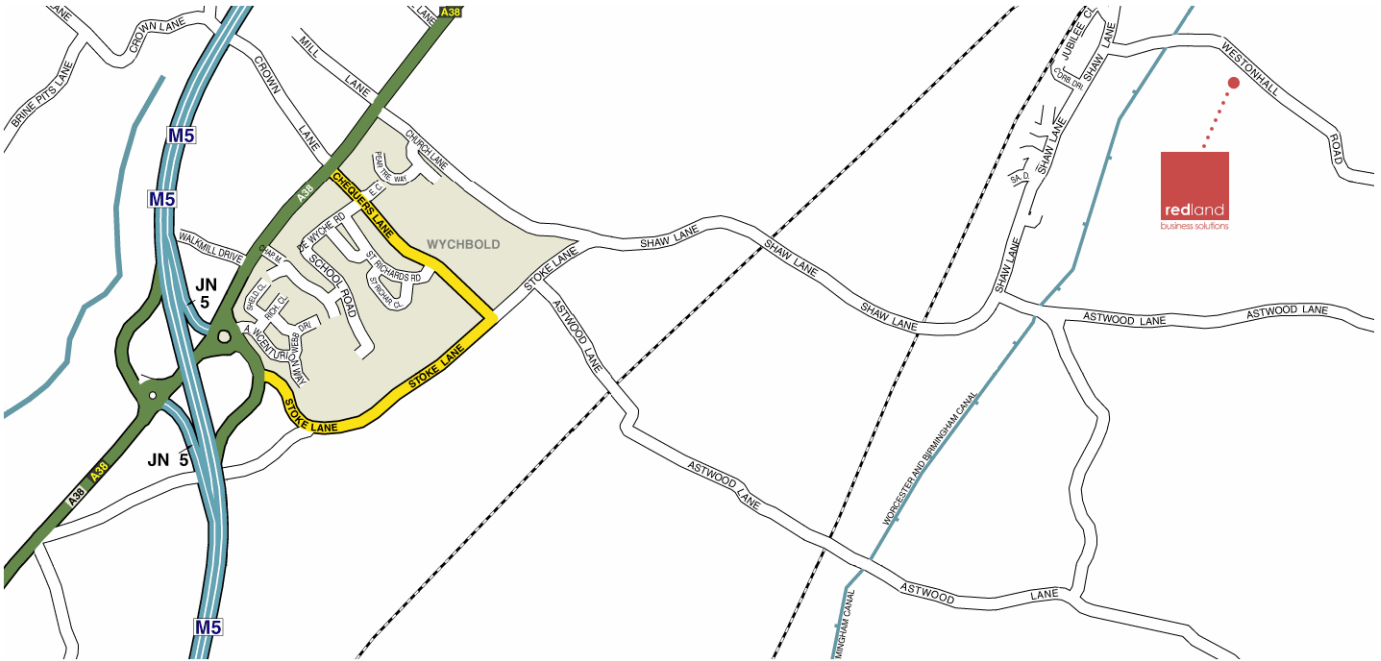

## How to Find Us

### ✿ Directions - From M5 Heading North

Leave motorway at J5 Droitwich and take second exit on roundabout. At second roundabout take the third exit signposted to rejoin southbound motorway, immediately taking the first left onto Stoke Lane A38. Continue straight ahead onto Shaw Lane through the village of Stoke Prior for 1.2 miles, until you reach the Boat and Railway pub on your right at the junction of Westonhall Road. Turn right directly after pub onto Westonhall Road, over the bridge and follow road for a short distance, past Stoke Prior Social Club. Entrance to Greenbox is on the right.

### ✿ Directions - M5 Heading South

Leave motorway at J5 Droitwich and take the third exit signposted to rejoin southbound motorway, immediately taking the first left onto Stoke Lane A38. Continue straight ahead onto Shaw Lane through the village of Stoke Prior for 1.2 miles, until you reach the Boat and Railway pub on your right at the junction of Westonhall Road. Turn right directly after pub onto Westonhall Road, over the bridge and follow road for a short distance, past Stoke Prior Social Club. Entrance to Greenbox is on the right.

### ✿ Directions - M42 South

Leave motorway at J1 and take A38 South towards Bromsgrove. Follow A38 until you reach the junction with B4091 Hanbury Road and turn left. Follow Hanbury Road until you round a sharp bend and take the Junction with Shaw Lane on your right. Follow Shaw Lane for 0.5 miles until you reach the Boat and Railway pub on your left at the junction of Westonhall Road. Turn left directly before pub, over the bridge and follow road for a short distance, past Stoke Prior Social Club. Entrance to Greenbox is on the right.