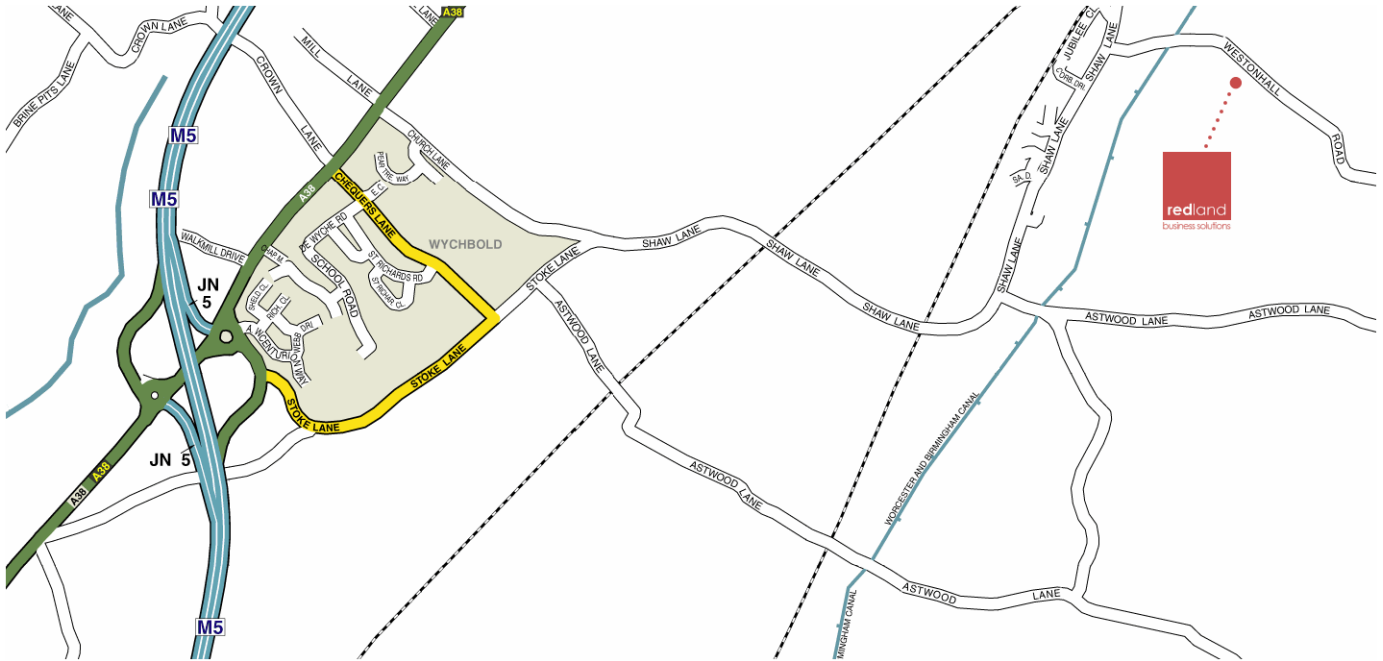

## How to Find Us

### ✿ Directions - From M5 Heading North

Leave motorway at J5 Droitwich and take second exit on roundabout. At second roundabout take the third exit signposted to rejoin southbound motorway, immediately taking the first left onto Stoke Lane A38. Continue straight ahead onto Shaw Lane through the village of Stoke Prior for 1.2 miles, until you reach the Boat and Railway pub on your right at the junction of Westonhall Road. Turn right directly after pub onto Westonhall Road, over the bridge and follow road for a short distance, past Stoke Prior Social Club. Entrance to Greenbox is on the right.

### ✿ Directions - M5 Heading South

Leave motorway at J5 Droitwich and take the third exit signposted to rejoin southbound motorway, immediately taking the first left onto Stoke Lane A38. Continue straight ahead onto Shaw Lane through the village of Stoke Prior for 1.2 miles, until you reach the Boat and Railway pub on your right at the junction of Westonhall Road. Turn right directly after pub onto Westonhall Road, over the bridge and follow road for a short distance, past Stoke Prior Social Club. Entrance to Greenbox is on the right.

### ✿ Directions - M42 South

Leave motorway at J1 and take A38 South towards Bromsgrove. Follow A38 until you reach the junction with B4091 Hanbury Road and turn left. Follow Hanbury Road until you round a sharp bend and take the Junction with Shaw Lane on your right. Follow Shaw Lane for 0.5 miles until you reach the Boat and Railway pub on your left at the junction of Westonhall Road. Turn left directly before pub, over the bridge and follow road for a short distance, past Stoke Prior Social Club. Entrance to Greenbox is on the right.